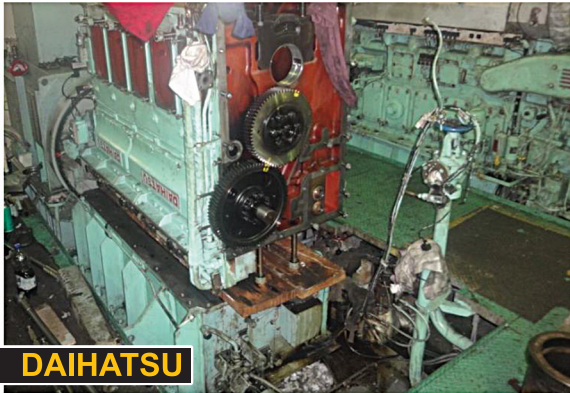

In terms of experience our Team members have successfully completed the replacement of more than 50 Diesel Generator crankshafts and able to carry out any kind of overhauling onboard.

DAIHATSU

YANMAR

We are Familiar with all types of Engines including but not limited to the following:

- Man B&W
- Wartsila/ Sulzer
- Mitsubishi
- Yanmar
- Daihatsu
- Hyundai

We are able to carry out the following Machinery Maintenance & Repairs onboard :

- M/E PISTON & STUFFING BOX
- M/E CYLINDER LINER RENEWAL
- M/E EXHAUST VALVES
- M/E BEARINGS OVERHAULING & REPLACEMENT
- D/G PARTIAL /GENERAL OVERHAULING
- D/G CRANKSHAFT REPLACEMENT
- D/G CONNECTING ROD MAINTENANCE
- D/G ALTERNATOR ALIGNMENT CHECK AND ADJUSTMENT BY SHIMS
- D/G CAMSHAFT INSPECTION AND BEARING REPLACEMENT
- D/G LUB OIL/ FW PUMP INSPECTION
- D/G FUEL INJECTION PUMPS
- AIR COMPRESSORS
- PUMPS
- COOLERS