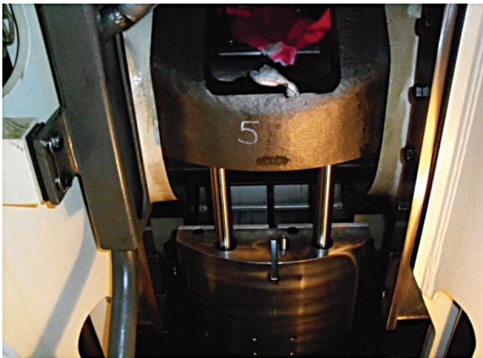

WHY CHOOSE **ams** FOR ONBOARD REPAIRS ?

- **RELIABLE 100%**
- **EXPERIENCED FOREMEN WITH 15-30 YEARS EXPERIENCE**
- **ACCURATE MEASUREMENTS**
- **VERY COMPETITIVE PRICE & COST EFFICIENT**
- **THE ENGINEERS ARE HIRED DIRECTLY BY AMS AND NOT ANY SUBCONTRACTORS INVOLVED**
- **NO HIDDEN CHARGES**
- **NO ACCOMODATION COSTS IF CABINS AVAILABLE**
- **OFFICE PERSONEL WITH NEARLY 20 YEARS EXPERIENCE IN TECHNICAL DEPARTMENT TO COORDINATE & FOLLOW UP ALL WORKS.**

We are available 24/7 to provide excellent service to the satisfaction of the owners.

52, Delfon str. 165 61 • Glyfada • Athens • Greece • Tel.:+30210 96 27 185

Fax:+30210 96 27 505 • service@amarsolutions.gr • www.ams.com.gr